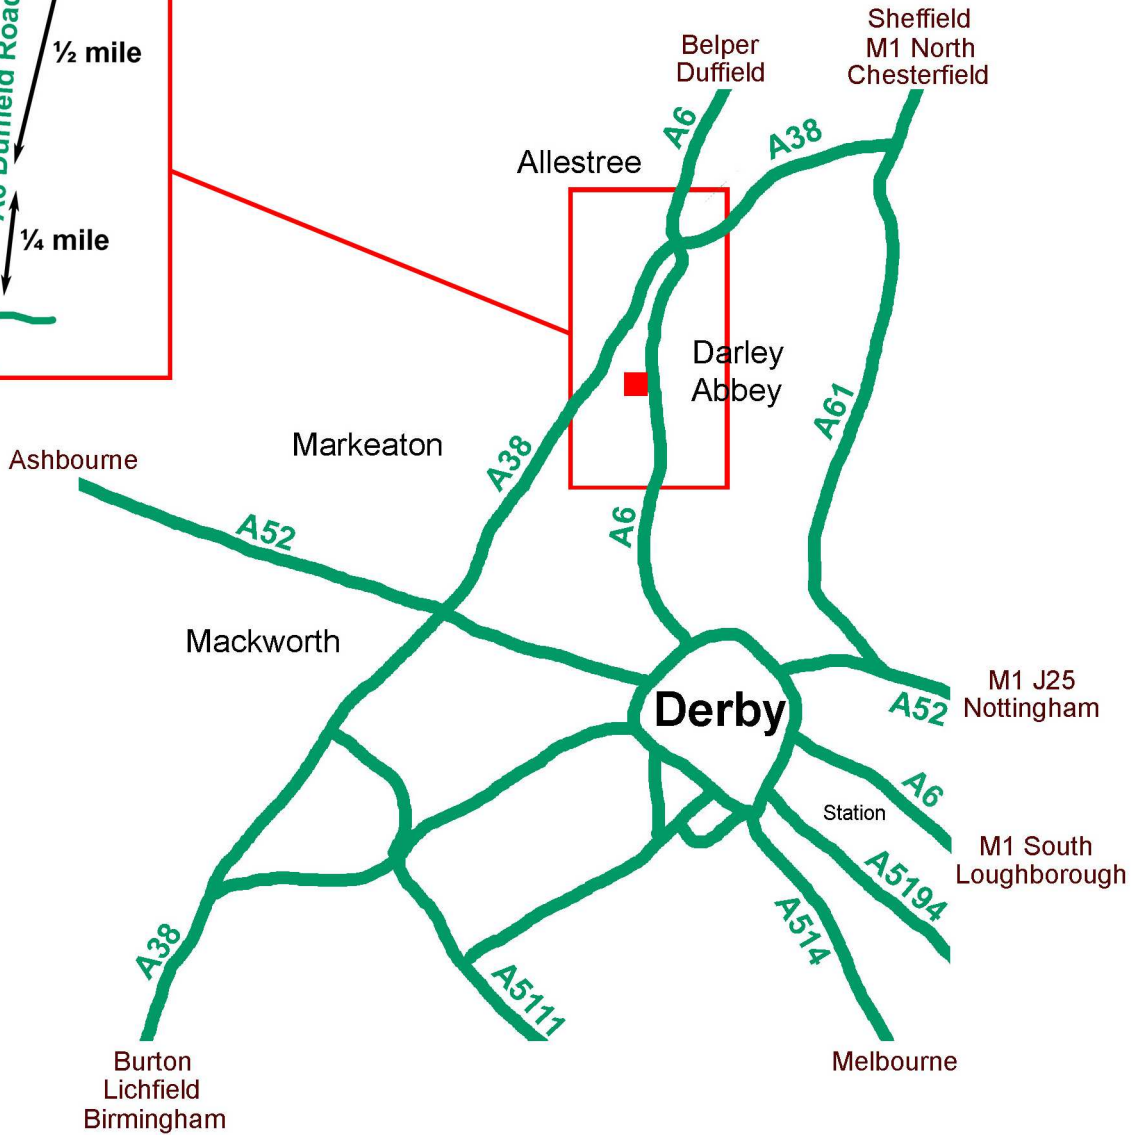

# St Benedict's Darley Abbey

## Saint Benedict Catholic Voluntary Academy

Duffield Road, Darley Abbey, Derby  
**DE22 1JD**

1¼ miles North of Derby city centre  
On site parking

Trent Barton "sixes" buses from Derby