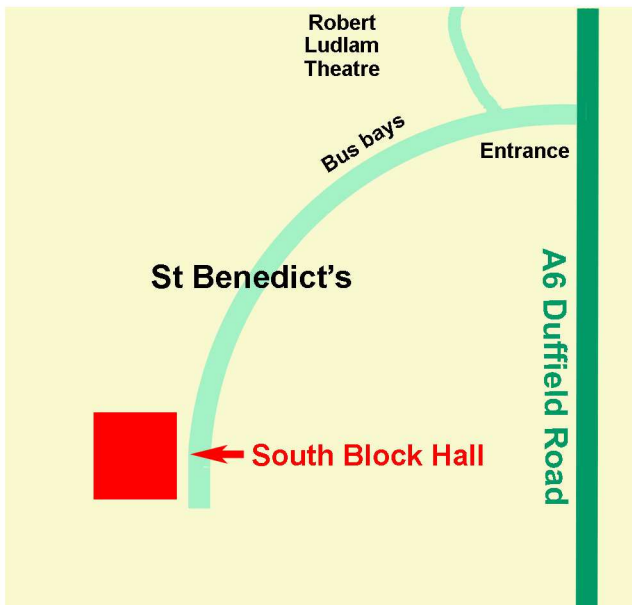

# St Benedict's Darley Abbey

## Saint Benedict Catholic Voluntary Academy

Duffield Road, Darley Abbey, Derby  
**DE22 1JD**

1¼ miles North of Derby city centre  
On site parking

Trent Barton "sixes" buses from Derby